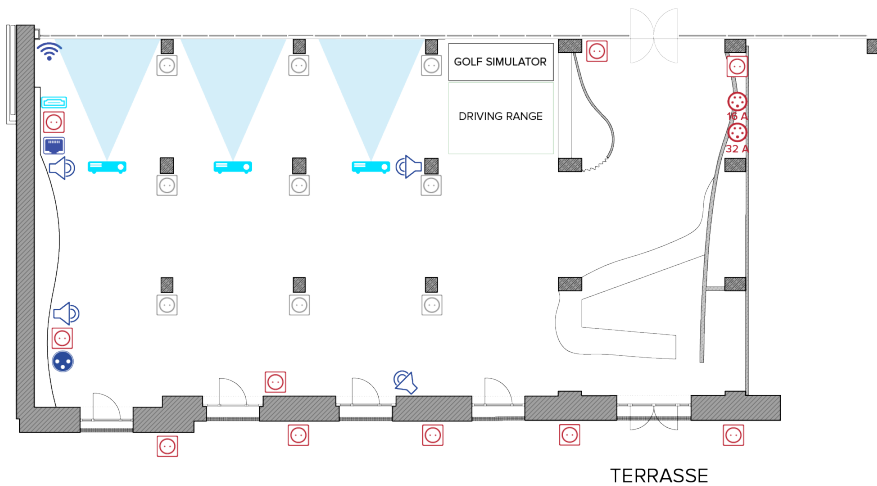

POWER STATIONS

- 24x earthed sockets scattered in the location
- 10x earthed sockets outdoor
- 1x Mennekes 5 x 16A high-voltage power station
- 1x Mennekes 5 x 32A high-voltage power station

FEATURES

In the Capitol Yard Golf Lounge is a central audio mixer that can be controlled via XLR-input. May you want to use your own / an external audio mixer, please connect via XLR-cable with the main audio mixer. The main audio mixer got a digital limiter, that limit the volume to 97 dB.

DO YOU NEED ADDITIONAL EQUIPMENT?

EQUIPMENTCATALOGUE

ADVISE:

You can contact us from monday until friday from 10:00 - 18:00. If you plan a technical test, please make an appointment.

TECHNICAL PLAN CAPITOL YARD GOLF LOUNGE

-  high-voltage power station 16 Ampere
-  high-voltage power station 32 Ampere
-  earthed wall socket 230V
-  earthed socket 230V (pillars)
-  Wireless LAN Access Point
-  Ethernet Network Access (2x)
-  XLR-connection (2x)
-  AUX-connection
-  VGA / HDMI connection
-  projector

POWERPLAN CAPITOL YARD GOLF LOUNGE

-  high-voltage power station 16 Ampere
-  earthed wall socket 230V (with fusenumber)
-  high-voltage power station 32 Ampere
-  earthed socket 230V (pillars + fusenumber)