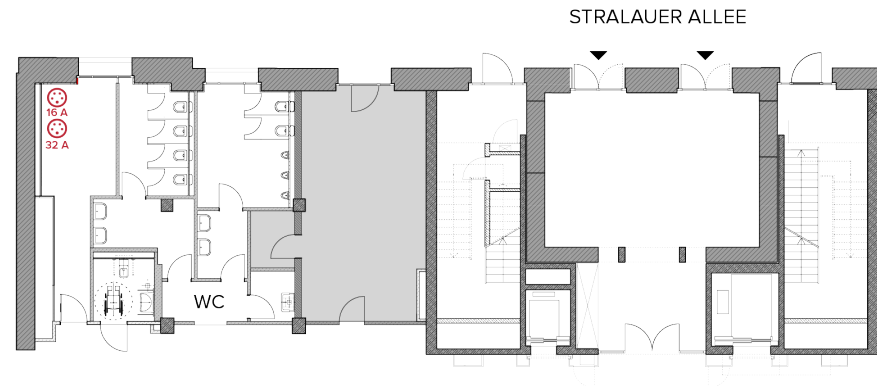

TECHNICAL PLAN CAPITOL YARD GOLF LOUNGE

- high-voltage power station 16 Ampere
- high-voltage power station 32 Ampere
- earthed wall socket 230V
- earthed socket 230V (pillars)
- Wireless LAN Access Point
- Ethernet Network Access (2x)
- XLR-connection (2x)
- AUX-connection
- VGA / HDMI connection
- projector